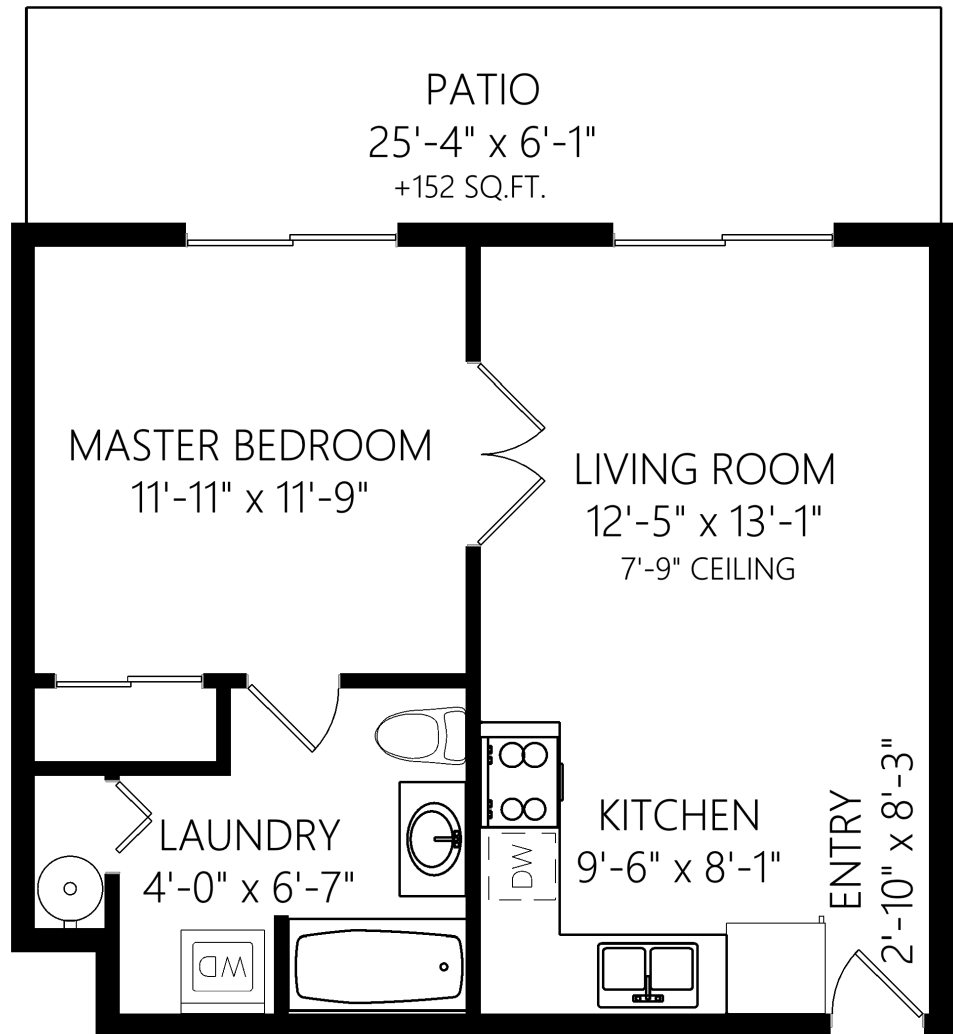

SINGLE LEVEL

548 FINISHED SQ.FT.

+ ADDNL. SQ.FT. WHERE NOTED

	Fin. Sq.Ft.	UnFin. Sq.Ft.	Total Sq.Ft.
Single Level	548	0	548
Total	548	0	548

Shown length and width dimensions are approximate. Area sq.ft. is representative of the on-site measurements. (1" accuracy)